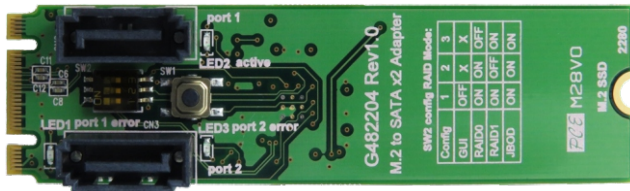

# M.2 B + M notch to SATA 7pin x2 RAID Card

Top side

Bottom side

## Features

- ※ Build in ASM1092R high performance processor
- ※ Fully hardware-accelerated RAID Engine
- ※ Supports RAID levels : 0 / 1 / JBOD
- ※ Build in SATA 7-pin connector x2

## Specifications

- ※ Support SATA Reversion 3.2
- ※ Compliant with PCI Express M.2 Specification Version 1.0