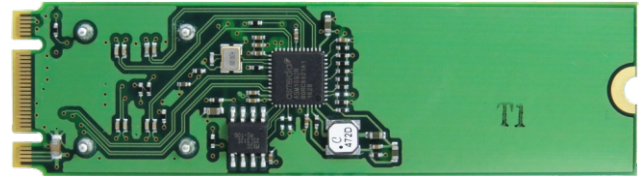

# M.2 B + M notch to SATA 7pin x2 RAID Card

Top side

Bottom side

## Features

- ※ Build in ASM1092R high performance processor
- ※ Fully hardware-accelerated RAID Engine
- ※ Supports RAID levels : 0 / 1 / JBOD
- ※ Build in SATA 7-pin connector x2